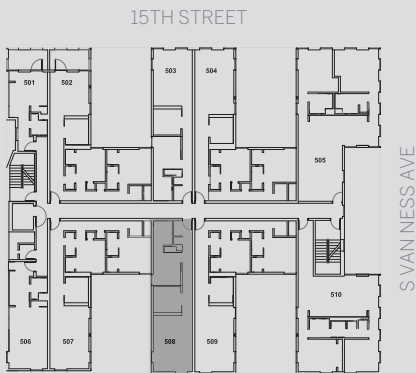

AFTEN

Residence 508

1 BEDROOM
1 BATH
Approx. 650 sq ft*

Sales Gallery

1515 15th Street
San Francisco, CA 94103

live@1515sf.com
1515sf.com

Sales and Marketing by Polaris Pacific - a California licensed broker. BRE license #01499250. * All square footage references are approximations and should not be considered exact measurements. Prospective purchasers should engage a licensed professional to determine actual unit sizes. The floor plans, elevations, renderings, features, finishes and specifications are subject to change at any time. They should not be relied upon as representations, express or implied. The developer reserves the right to change floor plans, elevations, features, finishes and specifications at any time, without prior notice.