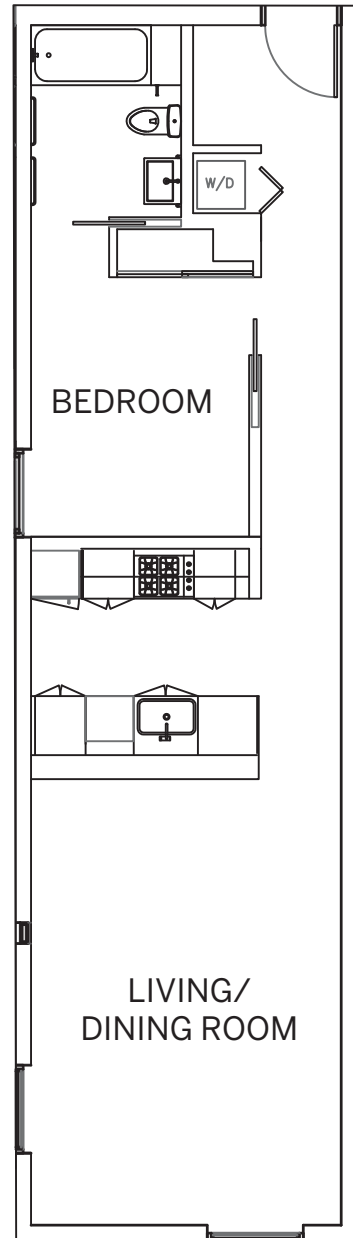

AFTEN

Residence 508

1 BEDROOM
1 BATH
Approx. 650 sq ft*

Sales Gallery

1515 15th Street
San Francisco, CA 94103

live@1515sf.com
1515sf.com

Sales and Marketing by Polaris Pacific - a California licensed broker. BRE license #01499250. * All square footage references are approximations and should not be considered exact measurements. Prospective purchasers should engage a licensed professional to determine actual unit sizes. The floor plans, elevations, renderings, features, finishes and specifications are subject to change at any time. They should not be relied upon as representations, express or implied. The developer reserves the right to change floor plans, elevations, features, finishes and specifications at any time, without prior notice.