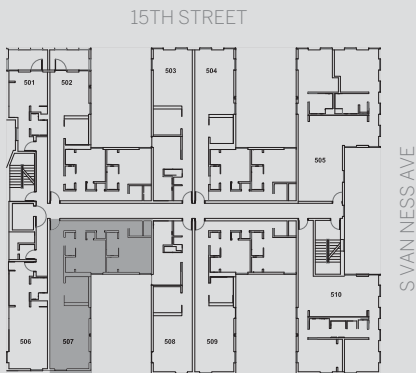

FIFTEEN

Residence 507

2 BEDROOM
2 BATH
Approx. 968 sq ft*

Sales Gallery

1515 15th Street
San Francisco, CA 94103

live@1515sf.com
1515sf.com

Sales and Marketing by Polaris Pacific - a California licensed broker. BRE license #01499250. * All square footage references are approximations and should not be considered exact measurements. Prospective purchasers should engage a licensed professional to determine actual unit sizes. The floor plans, elevations, renderings, features, finishes and specifications are subject to change at any time. They should not be relied upon as representations, express or implied. The developer reserves the right to change floor plans, elevations, features, finishes and specifications at any time, without prior notice.