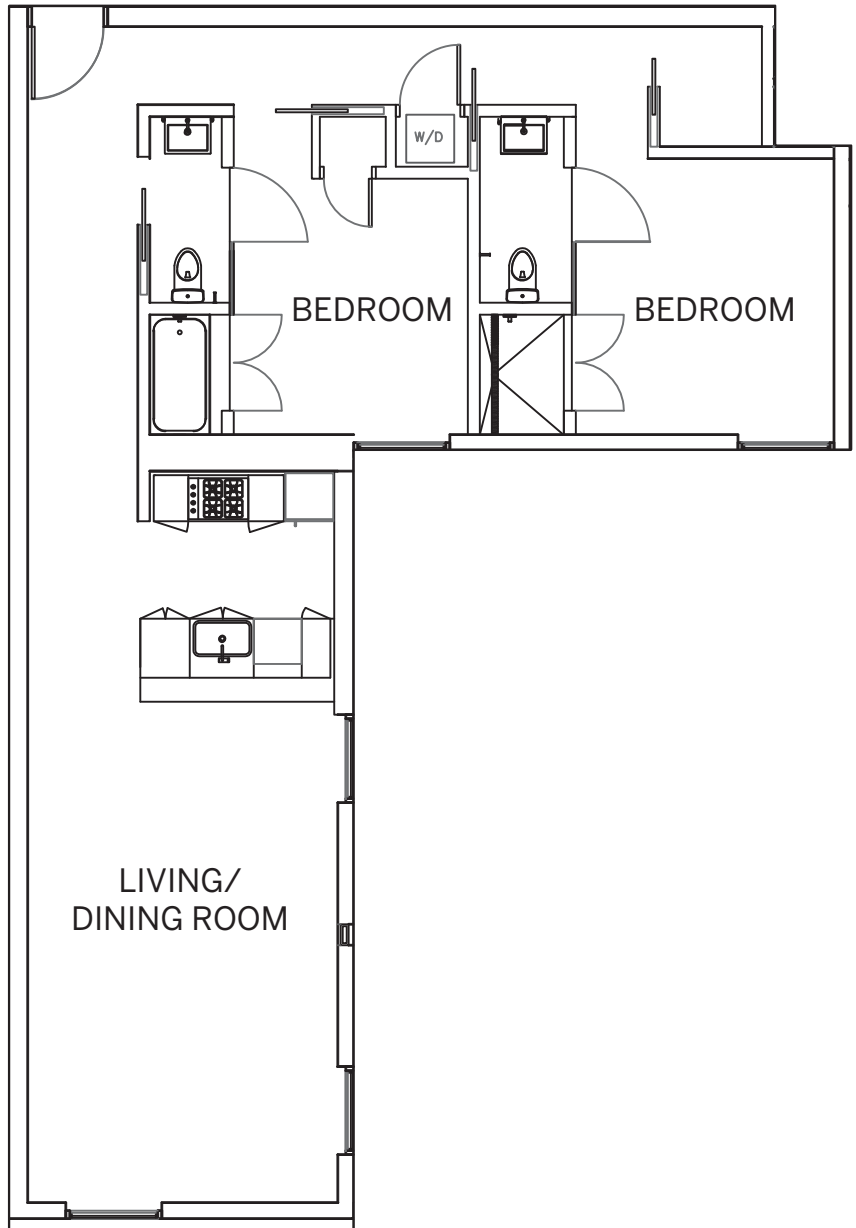

FIFTEEN

Residence 507

2 BEDROOM
2 BATH
Approx. 968 sq ft*

Sales Gallery

1515 15th Street
San Francisco, CA 94103

live@1515sf.com
1515sf.com

Sales and Marketing by Polaris Pacific - a California licensed broker. BRE license #01499250. * All square footage references are approximations and should not be considered exact measurements. Prospective purchasers should engage a licensed professional to determine actual unit sizes. The floor plans, elevations, renderings, features, finishes and specifications are subject to change at any time. They should not be relied upon as representations, express or implied. The developer reserves the right to change floor plans, elevations, features, finishes and specifications at any time, without prior notice.