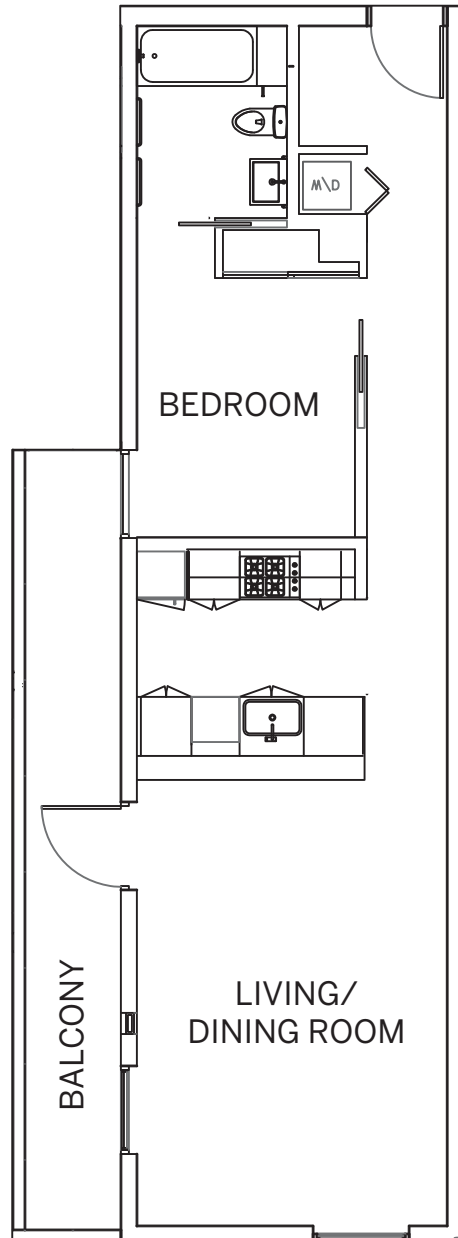

AFTEN

Residence 208

1 BEDROOM
1 BATH
Approx. 650 sq ft*

Sales Gallery

1515 15th Street
San Francisco, CA 94103

live@1515sf.com
1515sf.com

Sales and Marketing by Polaris Pacific - a California licensed broker. BRE license #01499250. * All square footage references are approximations and should not be considered exact measurements. Prospective purchasers should engage a licensed professional to determine actual unit sizes. The floor plans, elevations, renderings, features, finishes and specifications are subject to change at any time. They should not be relied upon as representations, express or implied. The developer reserves the right to change floor plans, elevations, features, finishes and specifications at any time, without prior notice.