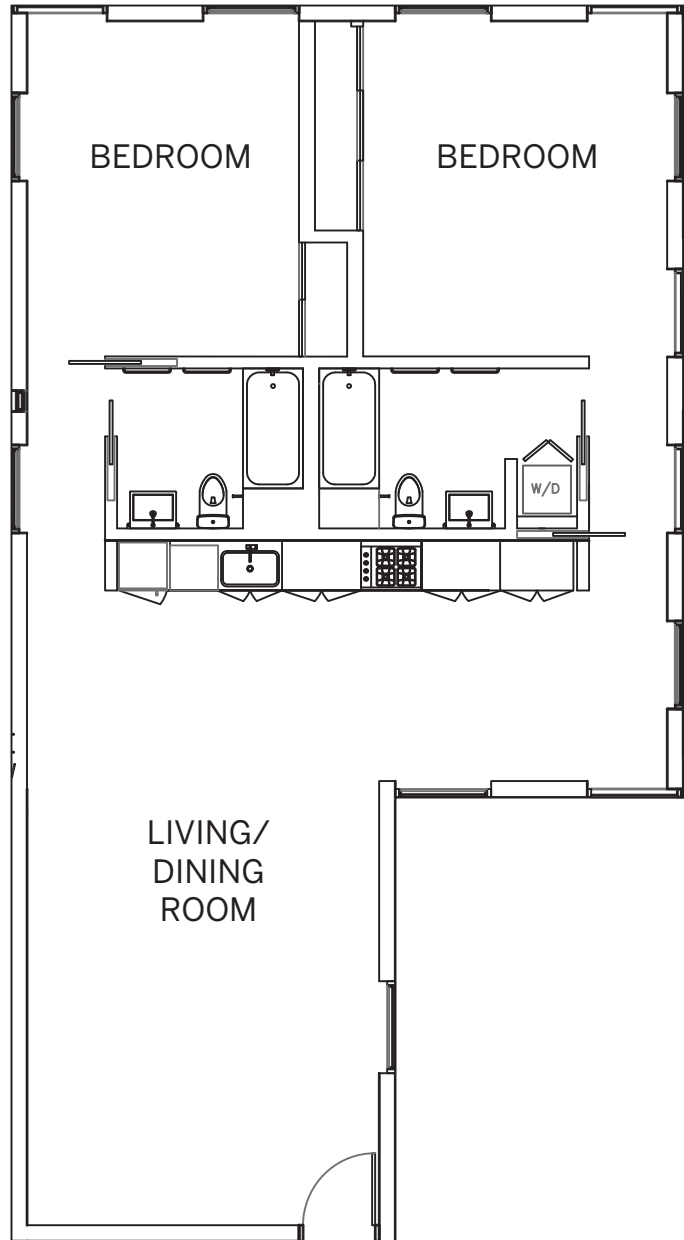

FIFTEEN FIFTEEN

Residence 205

2 BEDROOM
2 BATH
Approx. 1113 sq ft*

Sales Gallery

1515 15th Street
San Francisco, CA 94103

live@1515sf.com
1515sf.com

Sales and Marketing by Polaris Pacific - a California licensed broker. BRE license #01499250. * All square footage references are approximations and should not be considered exact measurements. Prospective purchasers should engage a licensed professional to determine actual unit sizes. The floor plans, elevations, renderings, features, finishes and specifications are subject to change at any time. They should not be relied upon as representations, express or implied. The developer reserves the right to change floor plans, elevations, features, finishes and specifications at any time, without prior notice.